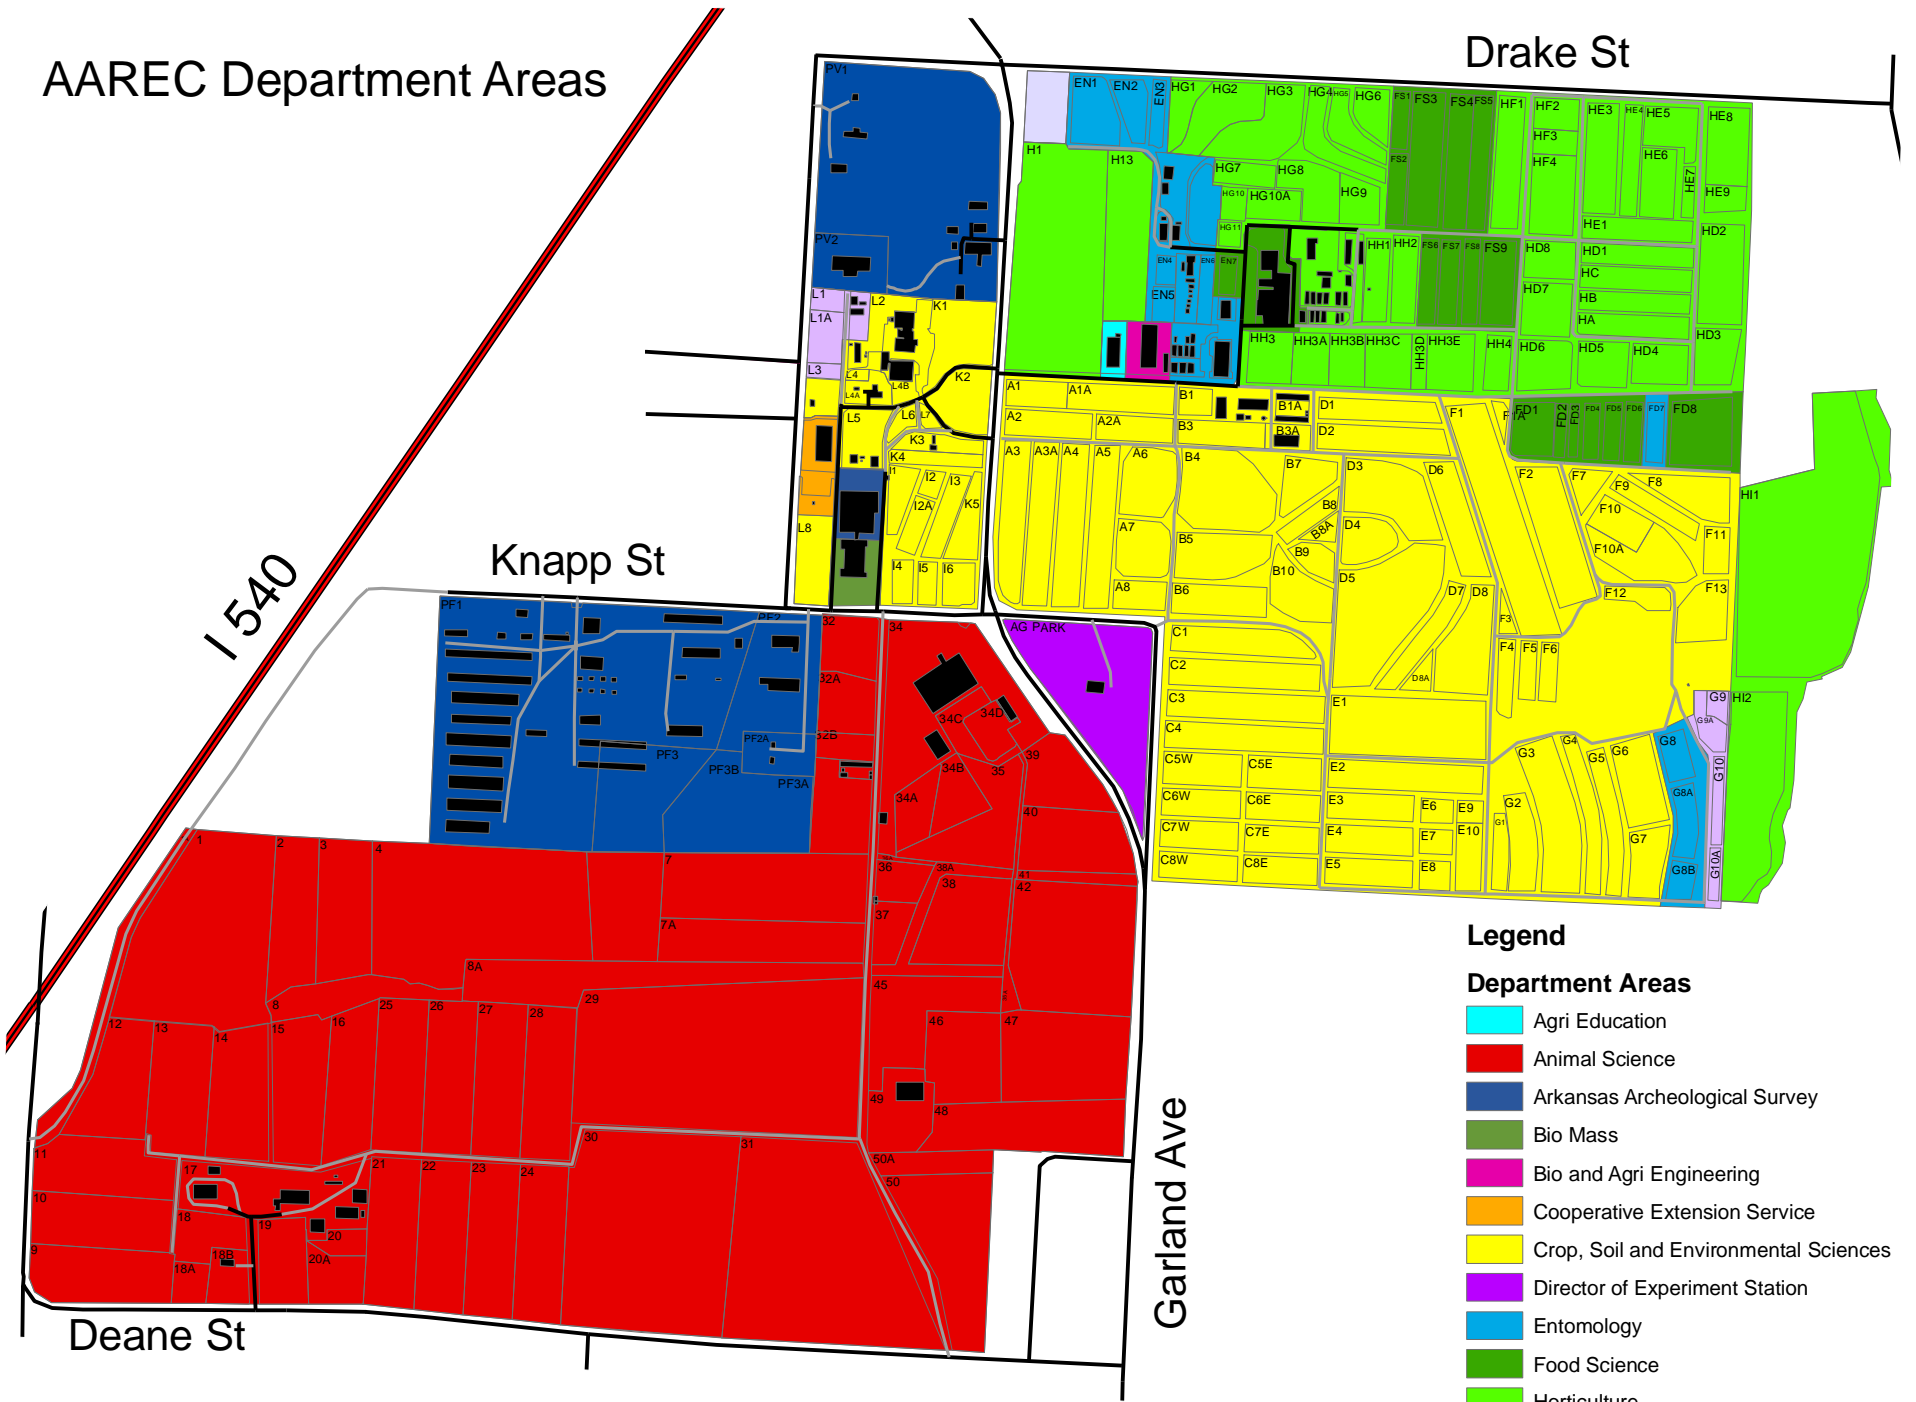

AAREC Department Areas

Legend

- Department Areas**
- Agri Education
 - Animal Science
 - Arkansas Archeological Survey
 - Bio Mass
 - Bio and Agri Engineering
 - Cooperative Extension Service
 - Crop, Soil and Environmental Sciences
 - Director of Experiment Station
 - Entomology
 - Food Science
 - Horticulture
 - Plant Pathology
 - Poultry Science
 - U S Forestry Service

Scale = 1:11,000
 Projection: Lambert_Conformal_Conic
 Datum: NAD 83
 State Plane: Arkansas North
 12-26-06 V. Skinner
 AARECDeptAreas06.mxd